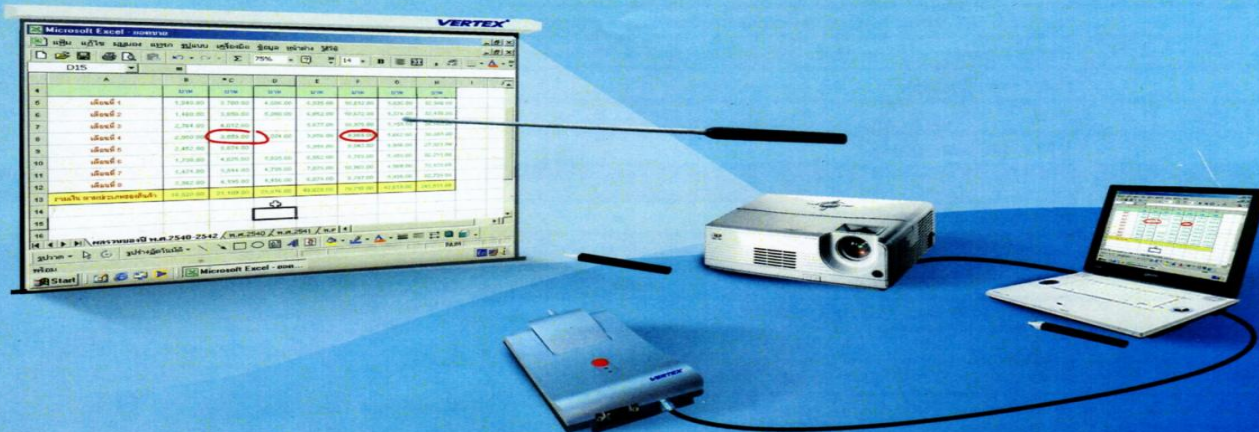

VERTEX[®]

Portable Interactive Whiteboard System

Model : **Touchboard VT-100**

Connection used with Projection Screen

Connection used with Plasma TV or Rear Projection TV

- **Powerful Portable Interactive Whiteboard**
- **Transform Your Office/Classroom Wall into Huge Touchboard**
- **No Devices to be attached to the Touchboard**
- **Simple and Easy Setup**

VERTEX[®]

Portable Interactive Whiteboard System

Signal Receiver	
Optical Detection Technology	Infrared
Active Area (max projection size)	150 inch diagonal
Horizontal Reception Angle	30+/-2 degrees
Adjustable Vertical Reception Angle	0-30 degrees
Position Calibration	Optical Indication Positioning
Active Distance (from projection screen)	1.5-5m
Connectivity Interface	USB 2.0 (3m) & RS-232 (Optional, for distance up to 40m)
Resolution	Within 1 pixel jitter at centre for display resolution of 1024 x 768
Power Consumption	Less than 800mW
Weight	210g
Dimension	150 x 105 x 32 (mm)
Pointer E-Pen	
Light Emitted	Infrared
Control Buttons	1 button
Power Requirement	"AA" 1.5V 5th battery x 2
Pen Body Dimension	14.8 cm (length); 19.5 mm (diameter)
Pen Body Weight	55 g
Pointer Extendable Length	36 cm, extendable up to 65 cm
Pointer Weight	50 g
Stylus E-Pen	
Light Emitted	Infrared
Pen Tip Trigger Switch	Pressure Sensing
Control Buttons	1 button
Power Requirement	3V lithium battery CR123A x 1
Pen Body Dimension	15.7 cm (length); 19.5 mm (diameter)
Weight	75 g (Include battery)
System Requirements	
OS Required	Microsoft Windows 2000/XP/Vista
Processor Type	Intel Pentium or above
RAM Size	128 MB (256 MB recommended) or above
Min. Hard Drive Space	30 MB
Recommended Signal Reception Range	
Projection Size	Distance between Receiver and Projection Surface
70"	2.5~3.0 m.
100"	3.0~3.5 m.
120"	3.5~4.0 m.
150"	4.0~4.5 m.